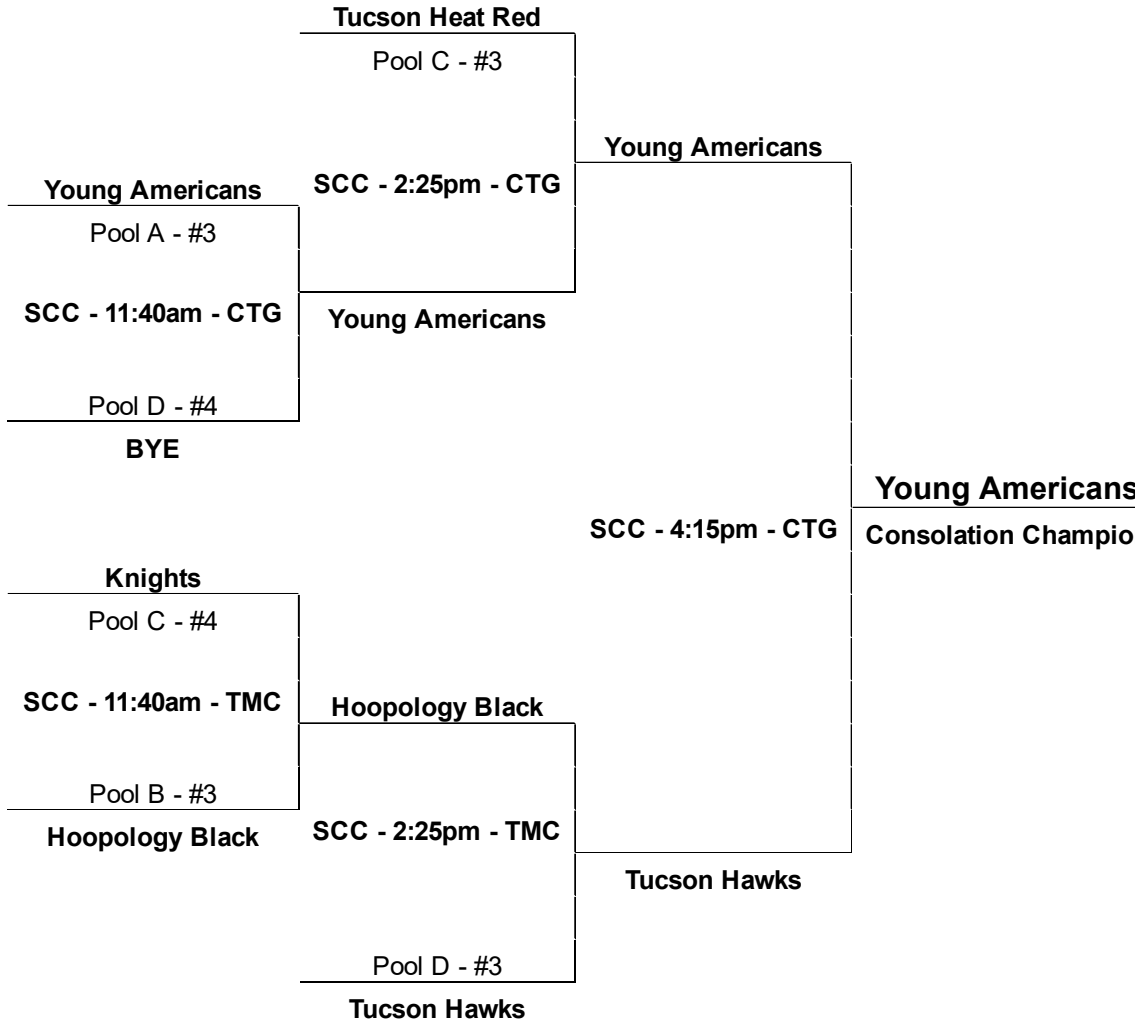

POOL STANDINGS

>
<

HT15 - 12U : POOL PLAY SCHEDULE

Updated 12-16 3pm								
POOL A								
Date	Home	Score	Visitor	Score	Site	Time	Court	Margin
Saturday	Young Americans	40	Gante	50	SCC	8:00 AM	TMC	10
Saturday	Young Americans	25	Bobcats	36	SCC	2:25 PM	MTN	11
Saturday	Gante	45	Bobcats	28	SCC	6:05 PM	TMC	15
POOL B								
Date	Home	Score	Visitor	Score	Site	Time	Court	Margin
Saturday	Hoopology Black	15	Tucson Heat Black	58	SCC	8:55 AM	TMC	15
Saturday	Tucson Heat Black	29	B.E. Elite	26	SCC	2:25 PM	CTG	3
Saturday	Hoopology Black	11	B.E. Elite	58	SCC	7:00 PM	TMC	15
A and B Cross Pool								
Date	Home	Score	Visitor	Score	Site	Time	Court	Margin
Saturday	Young Americans	68	Hoopology Black	17	SCC	11:40 AM	MTN	
Saturday	Gante	36	Tucson Heat Black	34	SCC	11:40 AM	CTG	
Saturday	Bobcats	25	B.E. Elite	30	SCC	11:40 AM	TMC	
POOL C								
Date	Home	Score	Visitor	Score	Site	Time	Court	Margin
Saturday	Arizona Thunder	34	Hoopology Blue	37	SCC	9:50 AM	AW	3
Saturday	Tucson Heat Red	36	Knights	21	SCC	9:50 AM	AE	15
Saturday	Arizona Thunder	43	Tucson Heat Red	26	SCC	12:35 PM	AW	15
Saturday	Hoopology Blue	47	Knights	26	SCC	12:35 PM	AE	15
Saturday	Arizona Thunder	39	Knights	18	SCC	5:10 PM	MTN	15
Saturday	Hoopology Blue	38	Tucson Heat Red	28	SCC	5:10 PM	CTG	10
POOL D								
scheduled updated 12-17 11am								
Date	Home	Score	Visitor	Score	Site	Time	Court	Margin
Saturday	LEAD	0	Team PREP Red	2	SCC	9:50 AM	MTN	2
Saturday	The Show Purple	37	Tucson Hawks	27	SCC	9:50 AM	CTG	10
Saturday	LEAD	0	The Show Purple	2	SCC	12:35 PM	MTN	2
Saturday	Team PREP red	33	Tucson Hawks	15	SCC	12:35 PM	CTG	15
Saturday	LEAD	0	Tucson Hawks	2	SCC	7:55 PM	CTG	2
Saturday	Team PREP red	31	The Show Purple	43	SCC	7:55 PM	TMC	12

Sunday, December 20, 2015

Boys 12u – Championship Bracket

HT15 - 12U : CHAMPIONSHIP BRACKET

CHAMPIONSHIP BRACKET

>
<

Sunday, December 20, 2015

Boys 12u – Consolation Bracket

HT15 - 12U : CONSOLATION BRACKET

CONSOLATION BRACKET

>
<