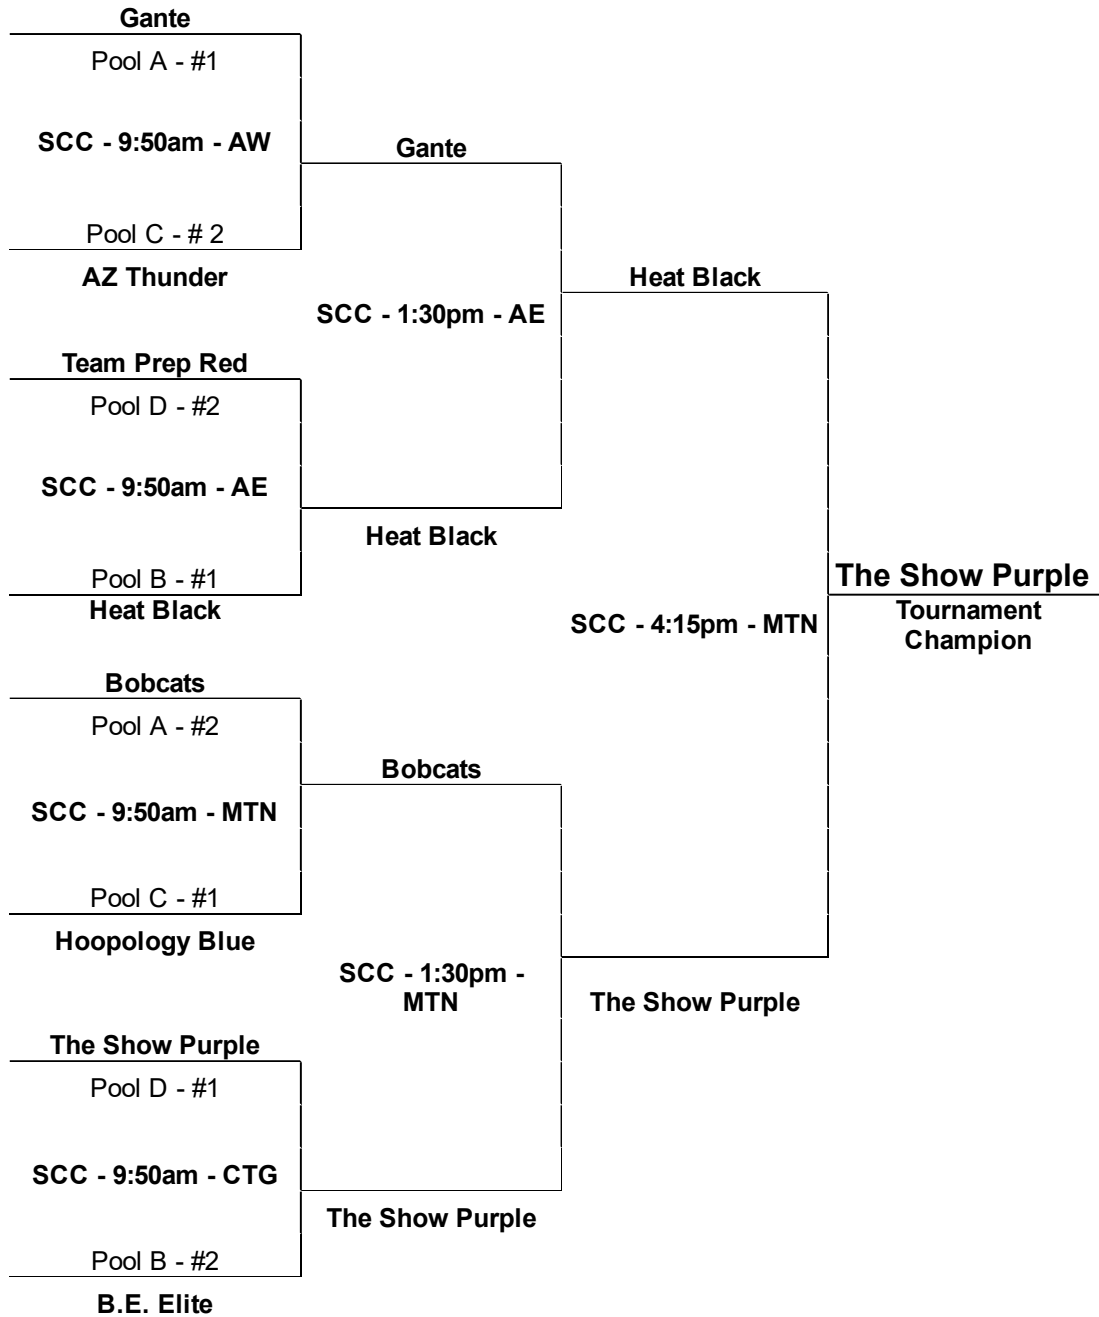

Sunday, December 20, 2015

Boys 12u – Championship Bracket

HT15 - 12U : CHAMPIONSHIP BRACKET

CHAMPIONSHIP BRACKET

>
<