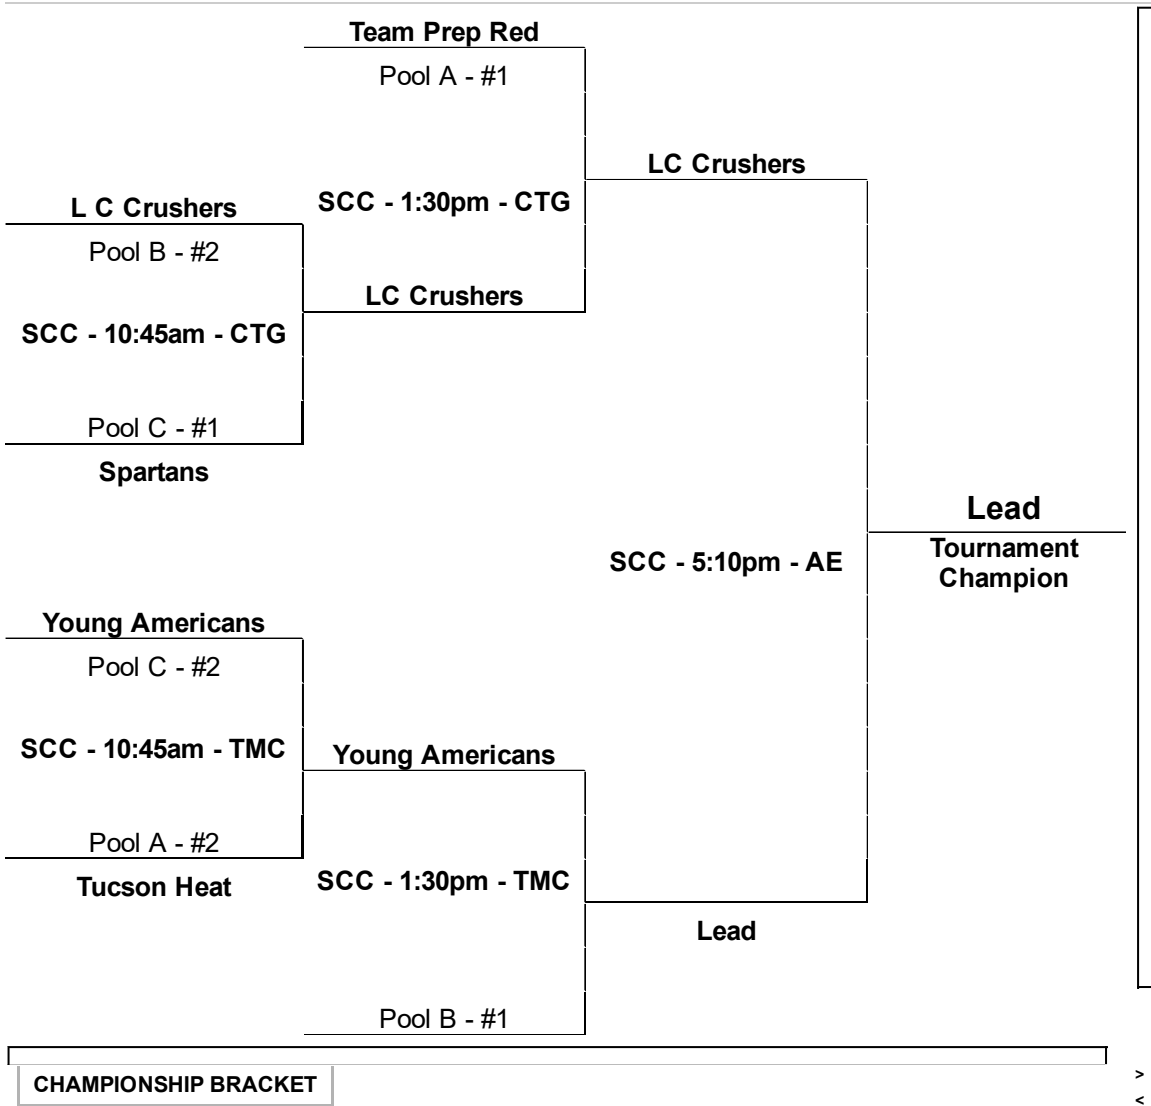

POOL STANDINGS

>
<

HT15 - 14U : POOL PLAY SCHEDULE

POOL A									
Date	Home	Score	Visitor	Score	Site	Time	Court	Margin	
Saturday	Tucson Heat	52	Sonora Rojo	46	SCC	11:40 AM	AW	6	
Saturday	Sonora Rojo	32	Team PREP Red	63	SCC	2:25 PM	TMC	15	
Sunday	Tucson Heat	20	Team PREP Red	32	SCC	8:00 AM	MTN	12	
POOL B									
Date	Home	Score	Visitor	Score	Site	Time	Court	Margin	
Saturday	LC Crushers	49	Hoopology	14	SCC	11:40 AM	AE	15	
Saturday	Hoopology	19	LEAD	72	SCC	7:55 PM	AW	15	
Sunday	LC Crushers	39	LEAD	44	SCC	8:00 AM	CTG	5	
A, B Cross Pool games									
Date	Home	Score	Visitor	Score	Site	Time	Court	Margin	
Saturday	Tucson Heat	20	LC Crushers	55	SCC	5:10 PM	AW		
Saturday	Sonora Rojo	57	Hoopology	43	SCC	5:10 PM	AE		
Saturday	Team PREP Red	37	LEAD	54	SCC	5:10 PM	TMC		
POOL C Updated 12-16 5pm									
Date	Home	Score	Visitor	Score	Site	Time	Court	Margin	
Saturday	Young Americans	34	Tucson Spartans	39	SCC	12:35 PM	TMC	5	
Saturday	Tucson Hawks	23	The Show Black	25	SCC	1:30 PM	TMC	2	
Saturday	Tucson Hawks	23	Young Americans	36	SCC	7:55 PM	AE	13	
Saturday	The Show Black	26	Tucson Spartans	41	SCC	7:55 PM	MTN	15	
Sunday	Tucson Hawks	39	Tucson Spartans	44	SCC	8:55 AM	TMC	5	
Sunday	The Show Black	34	Young Americans	52	SCC	8:55 AM	CTG	15	

POOL PLAY SCHEDULE

>
<

Ties broken based on head-to-head competition first, then, if necessary, point differential (Max. 15 ppg). Top two teams in each pool will advance to the Championship bracket. Remaining teams will advance to the consolation bracket.

Sunday, December 20, 2015

Boys 14u – Championship Bracket

HT15 - 14U : CHAMPIONSHIP BRACKET

Sunday, December 20, 2015

Boys 14u – Consolation Bracket

HT15 - 14U : CONSOLATION BRACKET