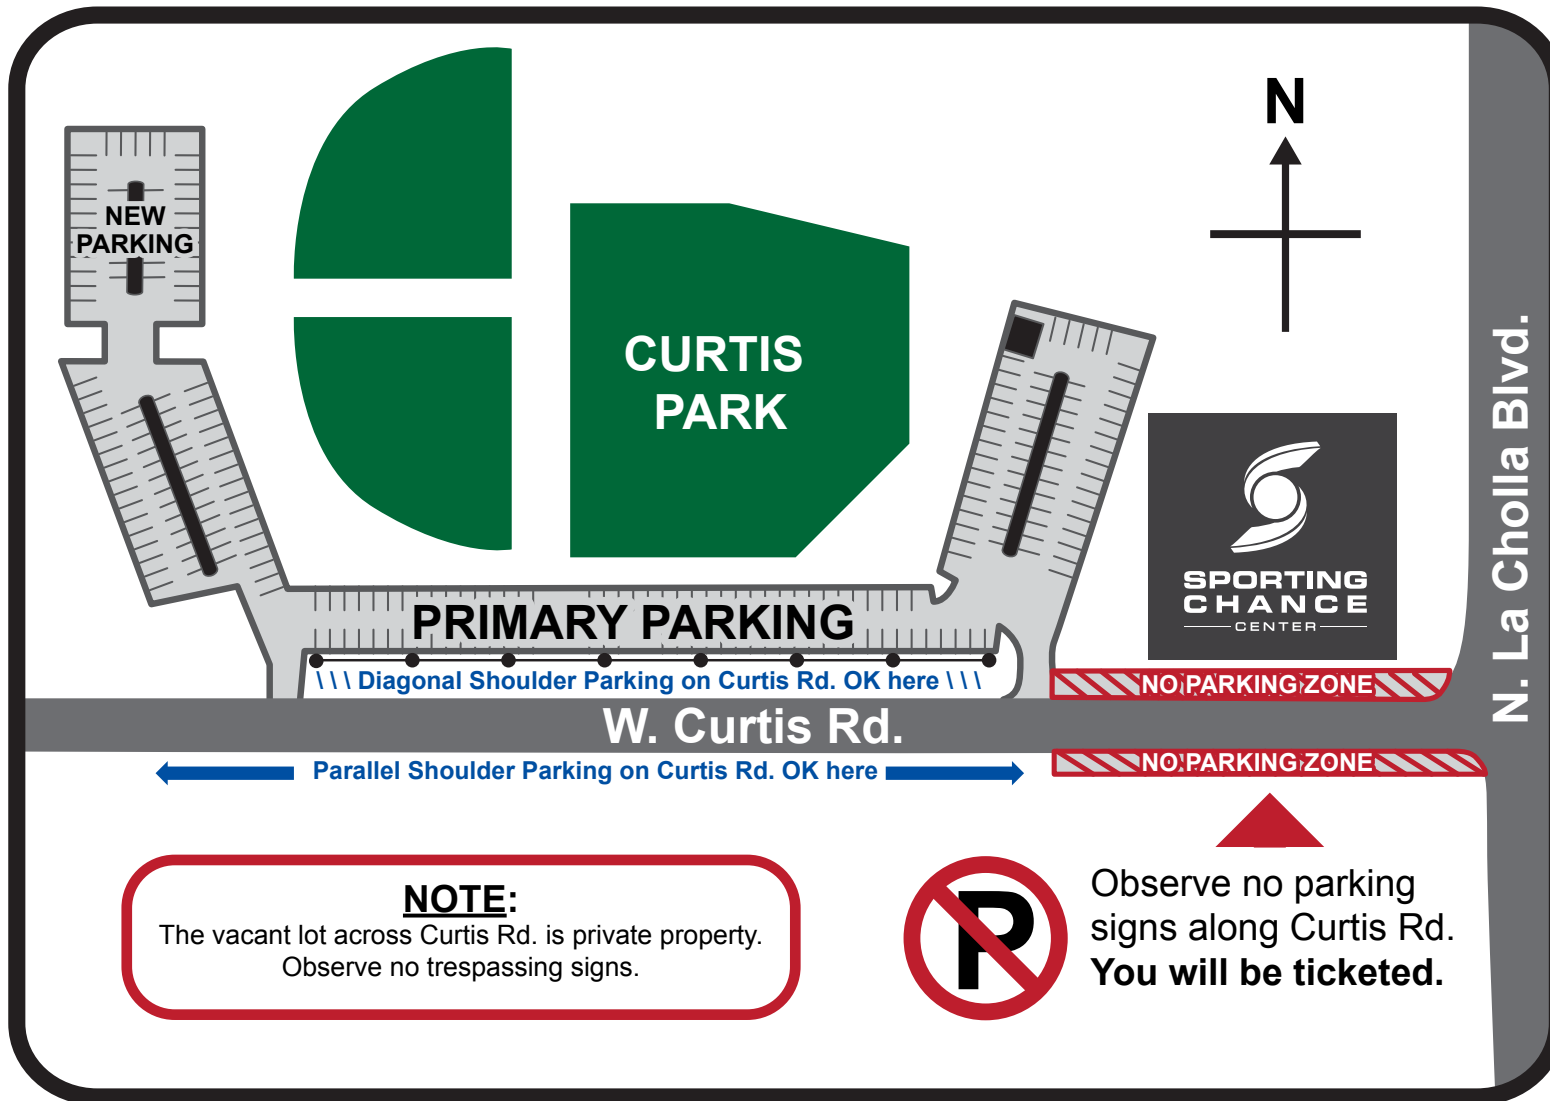

PARKING MAP

Overflow parking may be available in commercial lots across La Cholla Blvd. Observe any parking restrictions and cross La Cholla only at controlled intersections to walk to Sporting Chance Center.