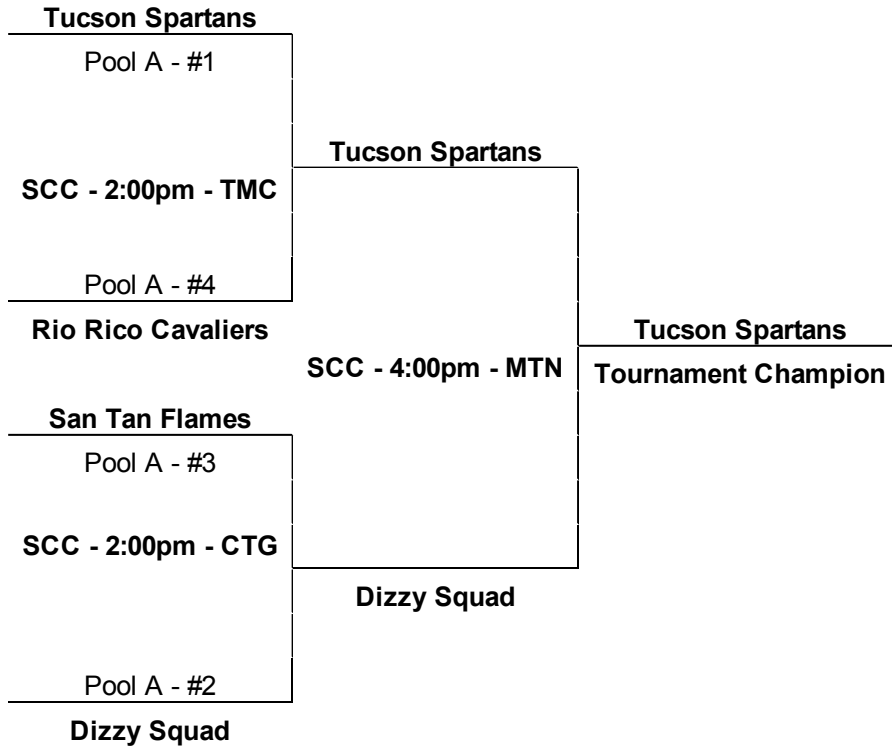

POOL STANDINGS

>
<

SS15 2015 - Girls 13U : POOL PLAY SCHEDULE

POOL A		Updated as of 12PM 7-16							
Date	Home	Score	Visitor	Score	Site	Time	Court	Margin	
Friday	Tucson Spartans	30	San Tan Flames	5	SCC	7:30 PM	AE	15	
Friday	Rio Rico Cavaliers	14	Dizzy Squad	25	SCC	7:30 PM	MTN	11	
Saturday	Tucson Spartans	25	Rio Rico Cavaliers	9	SCC	12:00 PM	CTG	15	
Saturday	San Tan Flames	5	Dizzy Squad	21	SCC	2:00 PM	CTG	15	
Saturday	Tucson Spartans	23	Dizzy Squad	10	SCC	8:00 PM	AW	13	
Saturday	Rio Rico Cavaliers	7	San Tan Flames	16	SCC	8:00 PM	AE	9	

POOL PLAY SCHEDULE

>
<

Ties broken based on head-to-head competition first, then, if necessary, point differential (Max. 15 ppg). Top Four teams will advance to the Championship bracket.

Sunday, July 19, 2015

Girls 13U – Championship Bracket

SS15 2015 - Girls 13U : CHAMPIONSHIP BRACKET

CHAMPIONSHIP BRACKET

>
<