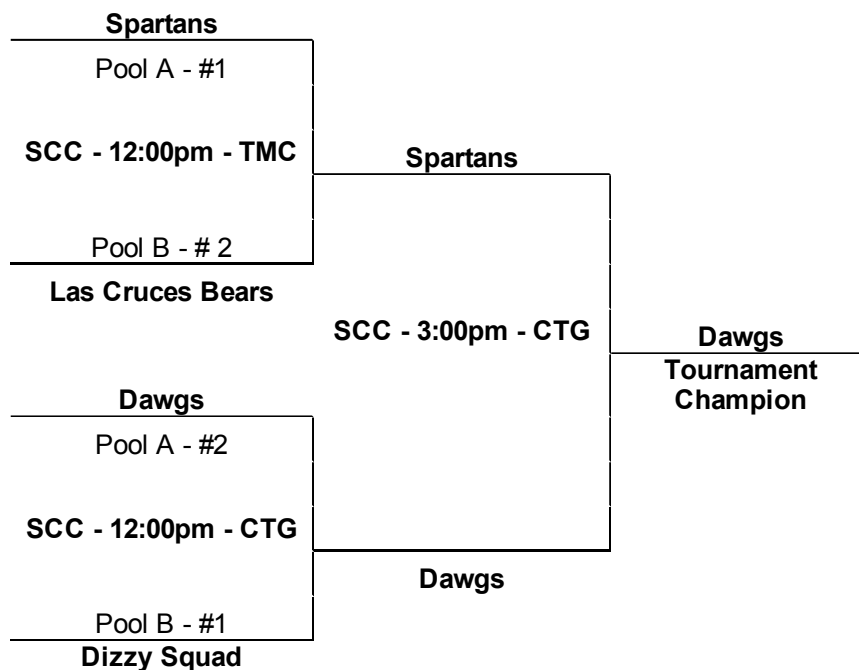

Sunday, July 19, 2015

Girls 15U – Championship Bracket

SS15 2015 - Girls-15U : CHAMPIONSHIP BRACKET

CHAMPIONSHIP BRACKET

>
<