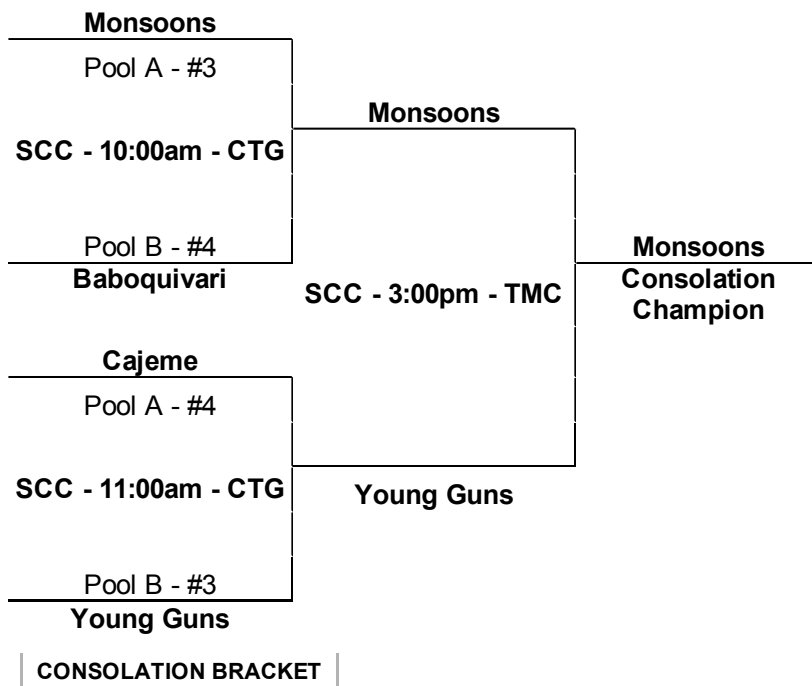

POOL STANDINGS

>

<

SS15 2015 - Girls-15U : POOL PLAY SCHEDULE

POOL A								
Date	Home	Score	Visitor	Score	Site	Time	Court	Margin
Friday	Tucson Dawgs	28	Tucson Monsoons	22	SCC	7:30 PM	TMC	6
Friday	Cajeme	9	Tucson Spartans	55	SCC	7:30 PM	CTG	15
Saturday	Tucson Dawgs	33	Cajeme	31	SCC	3:00 PM	TMC	2
Saturday	Tucson Monsoons	21	Tucson Spartans	37	SCC	3:00 PM	CTG	15
Saturday	Tucson Dawgs	27	Tucson Spartans	35	SCC	8:00 PM	MTN	8
Saturday	Cajeme	28	Tucson Monsoons	32	SCC	9:00 PM	MTN	4
POOL B								
Date	Home	Score	Visitor	Score	Site	Time	Court	Margin
Friday	Las Cruces Bears	26	Young Guns	20	SCC	8:30 PM	TMC	5
Friday	Baboquivari	21	Dizzy Squad	47	SCC	8:30 PM	CTG	15
Saturday	Las Cruces Bears	34	Baboquivari	13	SCC	4:00 PM	TMC	15
Saturday	Young Guns	19	Dizzy Squad	38	SCC	4:00 PM	CTG	15
Saturday	Las Cruces Bears	31	Dizzy Squad	34	SCC	8:00 PM	TMC	3
Saturday	Young Guns	39	Baboquivari	19	SCC	8:00 PM	CTG	15

POOL PLAY SCHEDULE

>  
<

Ties broken based on head-to-head competition first, then, if necessary, point differential (Max. 15 ppg).  
Top two teams from each pool will advance to the Championship bracket.

# **Girls 15U – Championship Bracket**

SS15 2015 - Girls-15U : CHAMPIONSHIP BRACKET

---

CHAMPIONSHIP BRACKET

>  
<

**Sunday, July 19, 2015**

# **Girls 15U – Consolation Bracket**

SS15 2015 - Girls-15U : CONSOLATION BRACKET

---

>  
<