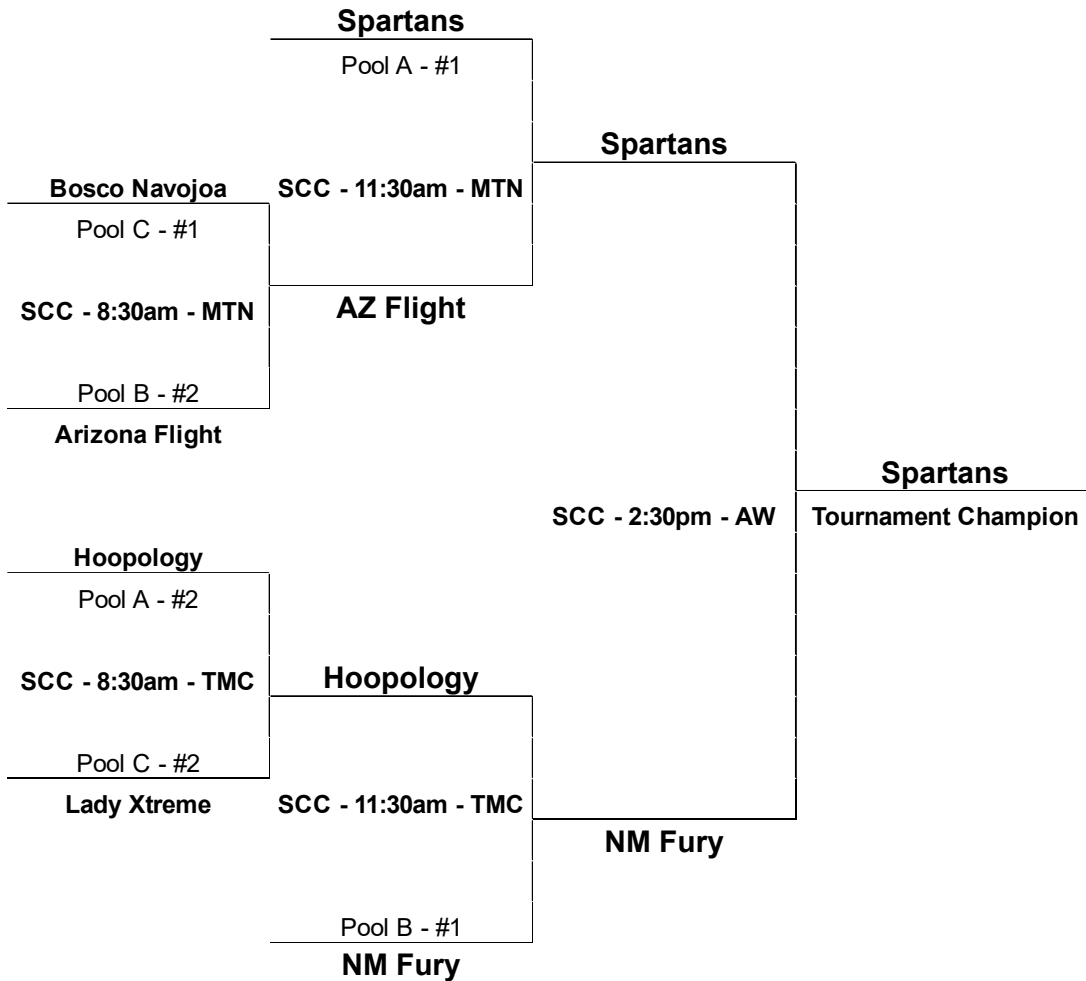

Sunday, July 17, 2016

Boys 10U – Championship Bracket

SS16- Boys 10U : CHAMPIONSHIP BRACKET

CHAMPIONSHIP BRACKET

>
<