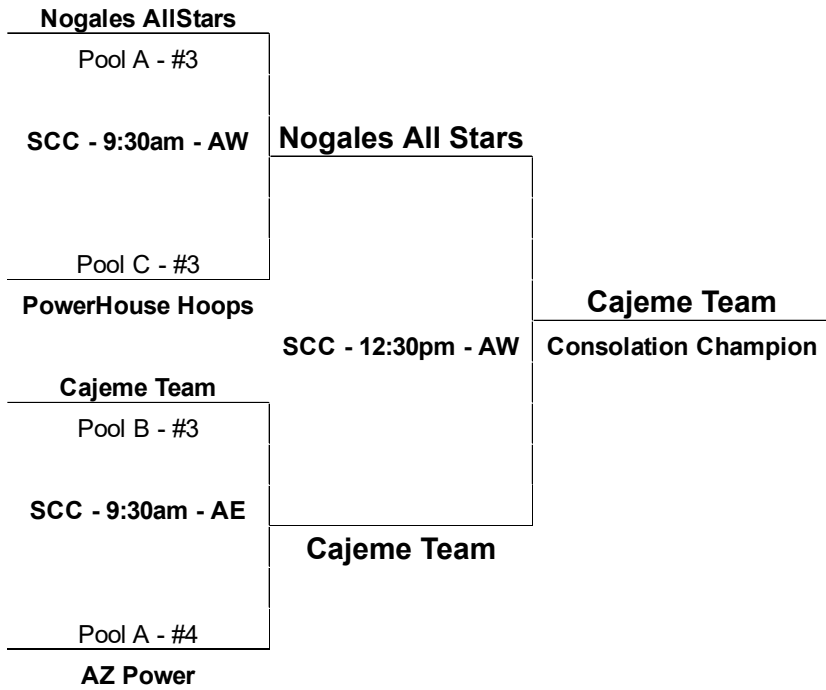

Sunday, July 17, 2016

Boys 10U – Championship Bracket

SS16- Boys 10U : CHAMPIONSHIP BRACKET

CHAMPIONSHIP BRACKET

>
<

Sunday, July 17, 2016

Boys 10U – Consolation Bracket

SS16- Boys 10U : CONSOLATION BRACKET

CONSOLATION BRACKET

>
<