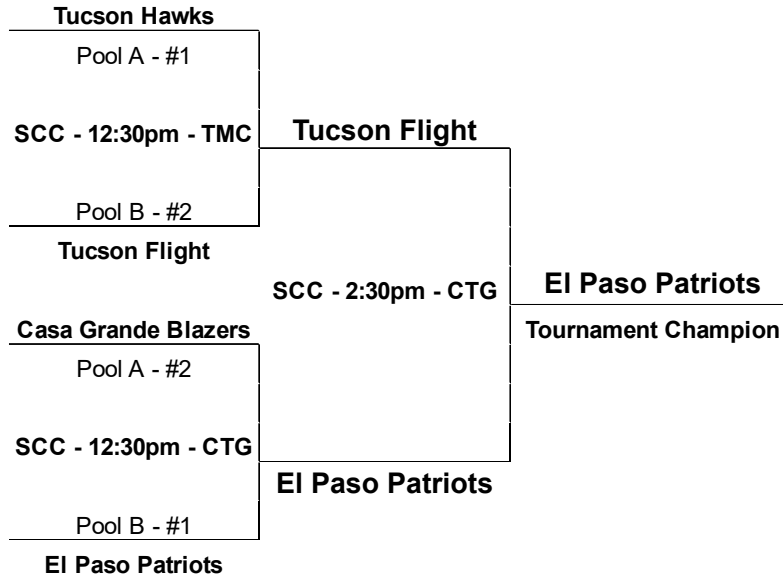

### SS16 - Boys 14U : POOL PLAY SCHEDULE

POOL A								
Date	Home	Score	Visitor	Score	Site	Time	Court	Margin
Friday	Bisbee Miners	24	Tucson Hawks	59		7:00 PM	AE	15
Saturday	Bisbee Miners	20	Casa Grande Blazers	21		11:00 AM	AW	1
Saturday	Casa Grande Blazers	13	Tucson Hawks	50		5:00 PM	MTN	15
POOL B								
Date	Home	Score	Visitor	Score	Site	Time	Court	Margin
Friday	Cajeme Team	18	Tucson Flight	81		7:00 PM	AW	15
Saturday	Cajeme Team	30	El Paso Patriots	84		11:00 AM	CTG	15
Saturday	El Paso Patriots	52	Tucson Flight	49		5:00 PM	TMC	3
POOL A, B Non League Games								
Date	Home	Score	Visitor	Score	Site	Time	Court	
Saturday	Bisbee Miners	28	Cajeme Team	35		2:00 PM	MTN	
Saturday	Tucson Hawks	45	El Paso Patriots	33		2:00 PM	TMC	
Saturday	Casa Grande Blazers	12	Tucson Flight	36		2:00 PM	CTG	

POOL PLAY SCHEDULE

>  
<

Ties broken based on head-to-head competition first, then, if necessary, point differential (Max. 15 ppg).  
 Top two teams from each pool will advance to the Championship bracket. The remaining teams will advance to the  
 Consolation bracket.

**Sunday, July 17, 2016**

**Boys 14U – Championship Bracket**

SS16 - Boys 14U : CHAMPIONSHIP BRACKET

---

CHAMPIONSHIP BRACKET

>  
<

**Sunday, July 17, 2016**