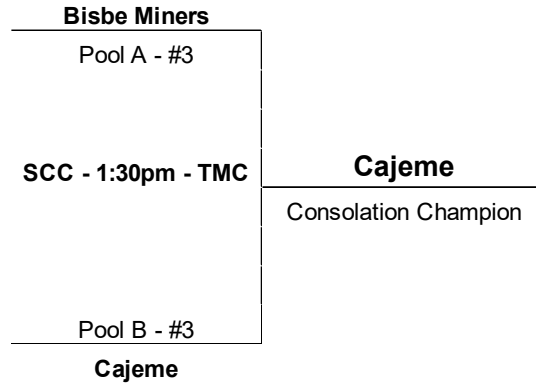

### SS16 - Boys 14U : POOL PLAY SCHEDULE

POOL A								
Date	Home	Score	Visitor	Score	Site	Time	Court	Margin
Friday	Bisbee Miners	24	Tucson Hawks	59		7:00 PM	AE	15
Saturday	Bisbee Miners	20	Casa Grande Blazers	21		11:00 AM	AW	1
Saturday	Casa Grande Blazers	13	Tucson Hawks	50		5:00 PM	MTN	15
POOL B								
Date	Home	Score	Visitor	Score	Site	Time	Court	Margin
Friday	Cajeme Team	18	Tucson Flight	81		7:00 PM	AW	15
Saturday	Cajeme Team	30	El Paso Patriots	84		11:00 AM	CTG	15
Saturday	El Paso Patriots	52	Tucson Flight	49		5:00 PM	TMC	3
POOL A, B Non League Games								
Date	Home	Score	Visitor	Score	Site	Time	Court	
Saturday	Bisbee Miners	28	Cajeme Team	35		2:00 PM	MTN	
Saturday	Tucson Hawks	45	El Paso Patriots	33		2:00 PM	TMC	
Saturday	Casa Grande Blazers	12	Tucson Flight	36		2:00 PM	CTG	

POOL PLAY SCHEDULE

>  
<

Ties broken based on head-to-head competition first, then, if necessary, point differential (Max. 15 ppg).  
 Top two teams from each pool will advance to the Championship bracket. The remaining teams will advance to the  
 Consolation bracket.

**Sunday, July 17, 2016**

**Boys 14U – Championship Bracket**

SS16 - Boys 14U : CHAMPIONSHIP BRACKET

---

CHAMPIONSHIP BRACKET

>  
<

**Sunday, July 17, 2016**

# **Boys 14U – Consolation Bracket**

SS16 - Boys 14U : CONSOLATION BRACKET

---

CONSOLATION BRACKET

>  
<