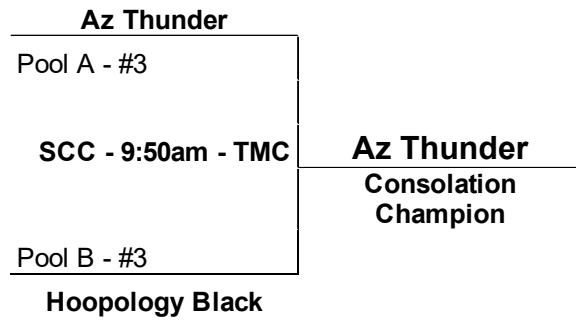

POOL STANDINGS

>
<

HT15 - 10U : POOL PLAY SCHEDULE

POOL A								
Date	Home	Score	Visitor	Score	Site	Time	Court	Margin
Saturday	AZ Thunder	15	AZ Power Tucson	18	SCC	8:00 AM	MTN	3
Saturday	Hoopology Blue	33	AZ Thunder	12	SCC	2:25 PM	AW	15
Saturday	Hoopology Blue	23	AZ Power Tucson	8	SCC	6:05 PM	AW	
POOL B								
Date	Home	Score	Visitor	Score	Site	Time	Court	Margin
Saturday	Sonora Rojo	36	Hoopology Black	2	SCC	8:00 AM	CTG	15
Saturday	Spartans	23	Sonora Rojo	17	SCC	2:25 PM	AE	6
Saturday	Spartans	40	Hoopology Black	2	SCC	6:05 PM	AE	15
A and B Cross Pool								
Date	Home	Score	Visitor	Score	Site	Time	Court	
Saturday	AZ Thunder	17	Hoopology Black	5	SCC	10:45 AM	MTN	
Saturday	AZ Power Tucson	7	Sonora Rojo	28	SCC	10:45 AM	CTG	
Saturday	Hoopology Blue	16	Spartans	27	SCC	10:45 AM	TMC	

POOL PLAY SCHEDULE

>
<

Ties broken based on head-to-head competition first, then, if necessary, point differential (Max. 15 ppg). Top two teams in each pool will advance to the Championship bracket. Remaining teams will advance to the consolation bracket.

Sunday, December 20, 2015
Boys 10u – Championship Bracket

HT15 - 10U : CHAMPIONSHIP BRACKET

CHAMPIONSHIP BRACKET

>
<

Sunday, December 20, 2015
Boys 10u – Consolation Bracket

HT15 - 10U : CONSOLATION BRACKET

CONSOLATION BRACKET

>
<