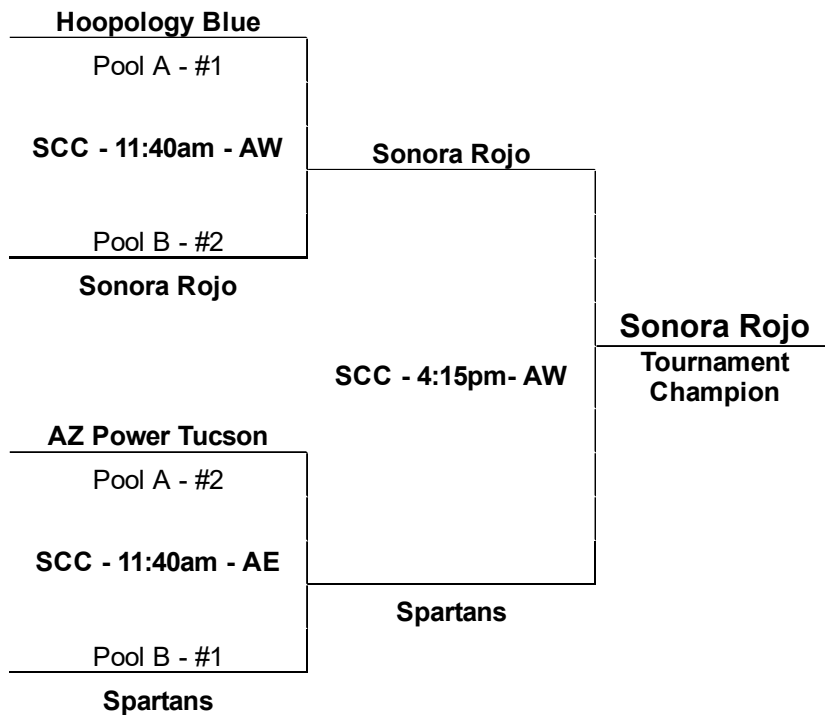

Sunday, December 20, 2015
Boys 10u – Championship Bracket

HT15 - 10U : CHAMPIONSHIP BRACKET

CHAMPIONSHIP BRACKET

>
<