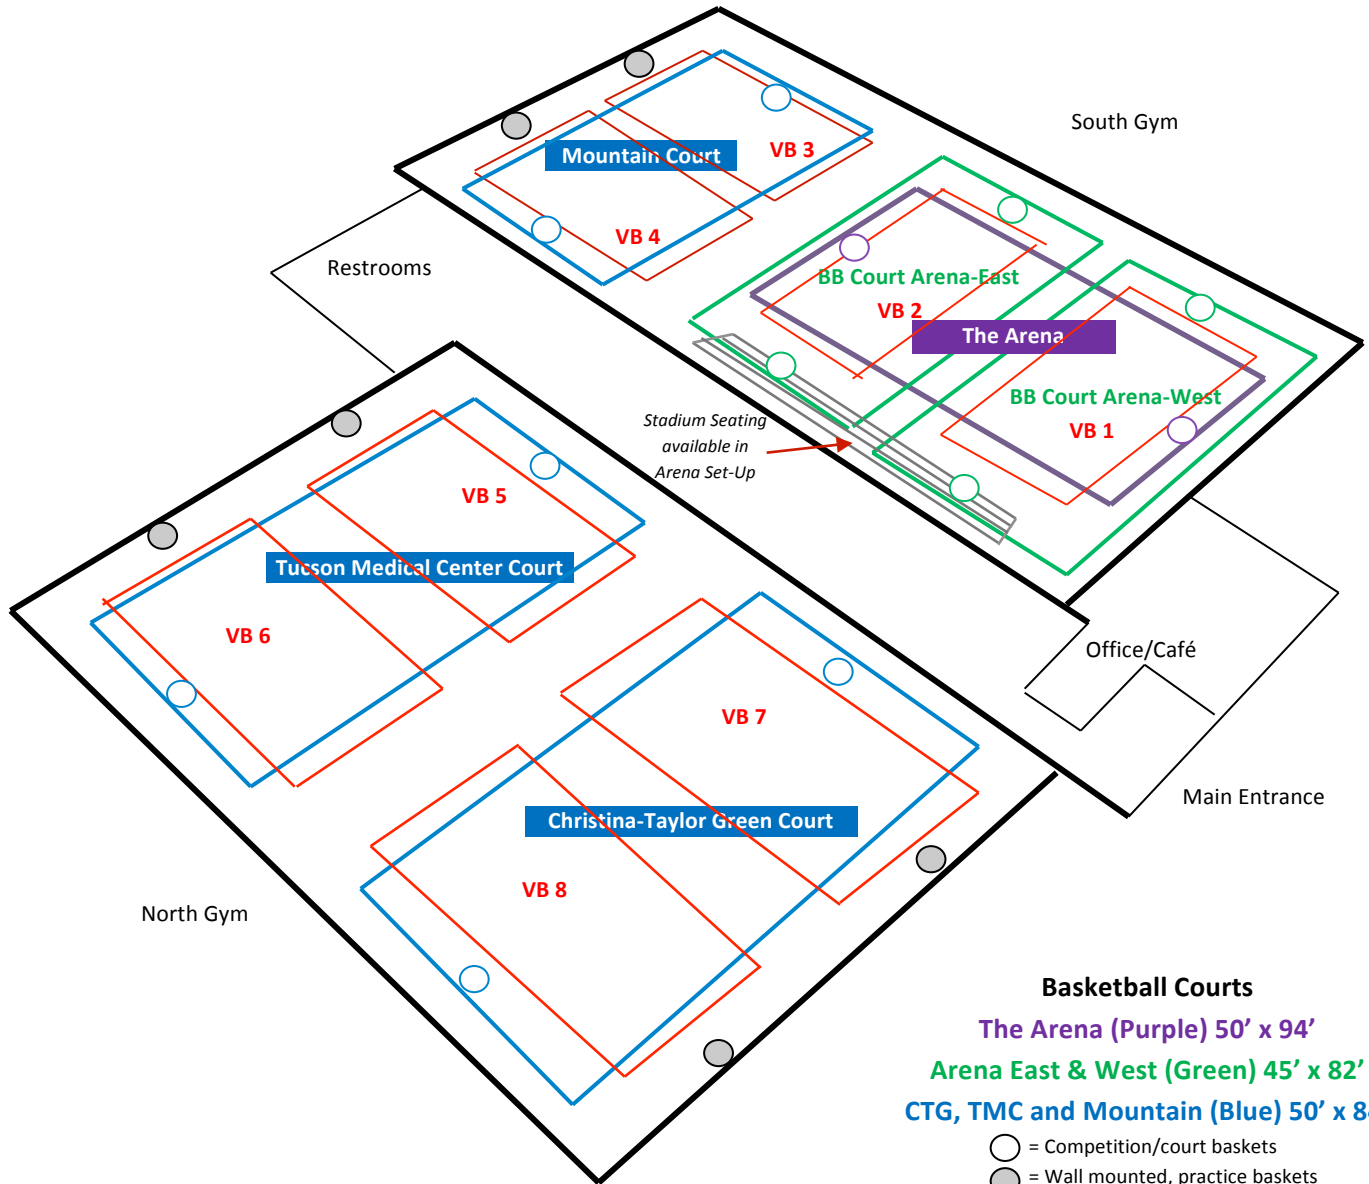

SPORTING CHANCE CENTER

Basketball & Volleyball Court Layout Options

- Basketball Courts**
 The Arena (Purple) 50' x 94'
 Arena East & West (Green) 45' x 82'
 CTG, TMC and Mountain (Blue) 50' x 84'
- = Competition/court baskets
 - = Wall mounted, practice baskets
- Curtains are available to separate all basketball courts*

*Not drawn to scale

Sporting Chance Center
 2100 W. Curtis Road
 Tucson, AZ 85705
www.SportingChanceCenter.org

Volleyball Courts
Courts 1-8 (Red) 59' x 29'6"

Badminton Courts
 Not shown. 6 available in North Gym